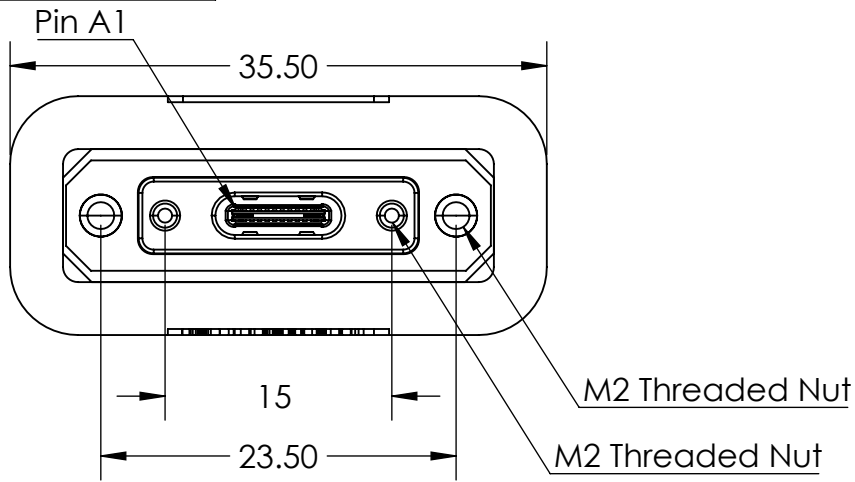

**NEWNEX PROPRIETARY**

THIS DOCUMENT AND THE DATA DISCLOSED HEREIN OR WITHIN IS NOT TO BE REPRODUCED, USED, OR DISCLOSED IN WHOLE OR PART TO ANYONE WITHOUT THE WRITTEN PERMISSION OF NEWNEX

**PN: CP8L**

Feature with **Amphenol MUSBRM1CBQ0** Connector  
IP67 sealing protects against water and dust

Blank Side As Top (A1 Side)

Copyright © Newnex Technology Corp., All Rights Reserved  
Units in millimeters