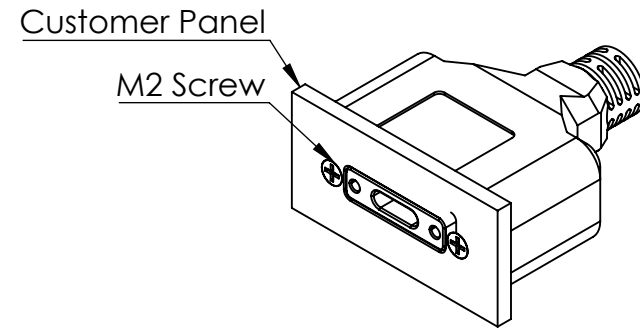

Copyright © Newnex Technology Corp., All Rights Reserved
Units in millimeters