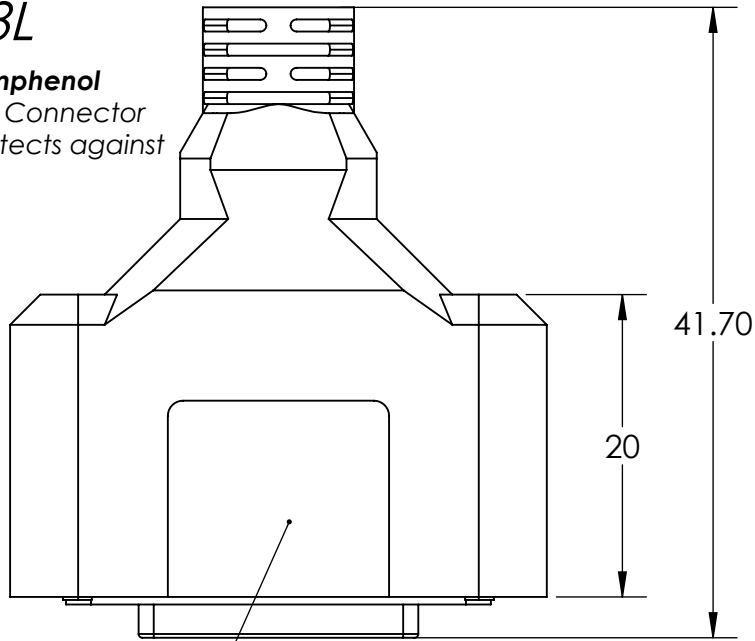

**NEWNEX PROPRIETARY**

THIS DOCUMENT AND THE DATA DISCLOSED HEREIN OR WITHIN IS NOT TO BE REPRODUCED, USED, OR DISCLOSED IN WHOLE OR PART TO ANYONE WITHOUT THE WRITTEN PERMISSION OF NEWNEX

**PN: CP8L**

Feature with **Amphenol MUSBRM1CBQ0** Connector  
IP67 sealing protects against water and dust

Blank Side As Top (A1 Side)

Copyright © Newnex Technology Corp., All Rights Reserved  
Units in millimeters