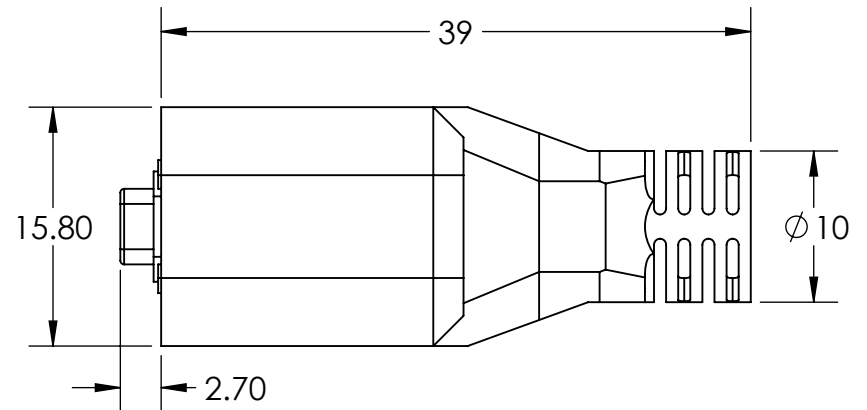

**NEWNEX PROPRIETARY**

THIS DOCUMENT AND THE DATA DISCLOSED HEREIN OR WITHIN IS NOT TO BE REPRODUCED, USED, OR DISCLOSED IN WHOLE OR PART TO ANYONE WITHOUT THE WRITTEN PERMISSION OF NEWNEX

**PN: CP8L**

Feature with **Amphenol MUSBRM1CBQ0** Connector  
IP67 sealing protects against water and dust

Blank Side As Top (A1 Side)

Copyright © Newnex Technology Corp., All Rights Reserved  
Units in millimeters